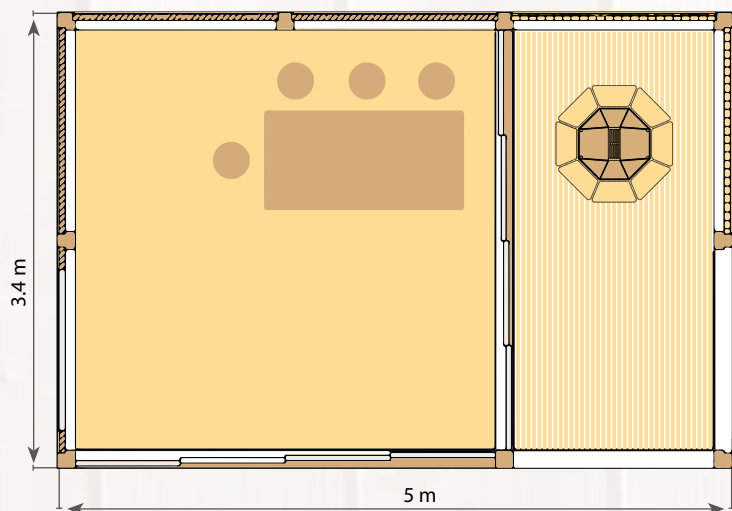

17 m²

45 mm

45 mm

26 m²

41 m³

3135 x 2240 mm
3135 x 1885 mm

1200 x 270 mm

PACKING