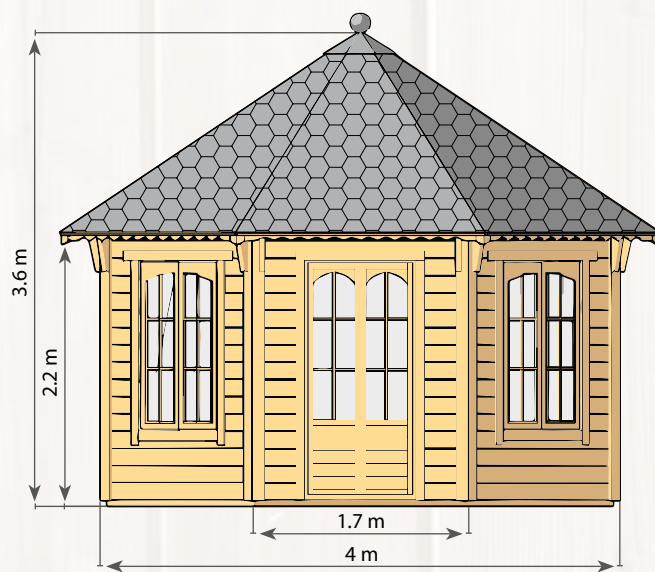

13 m²

44 mm

19 mm

23 m²

37.1 m³

1085 x 1900 mm

1085 x 1365 mm

1600 kg

3.6 m

PACKING

2.5 m
1.2 m