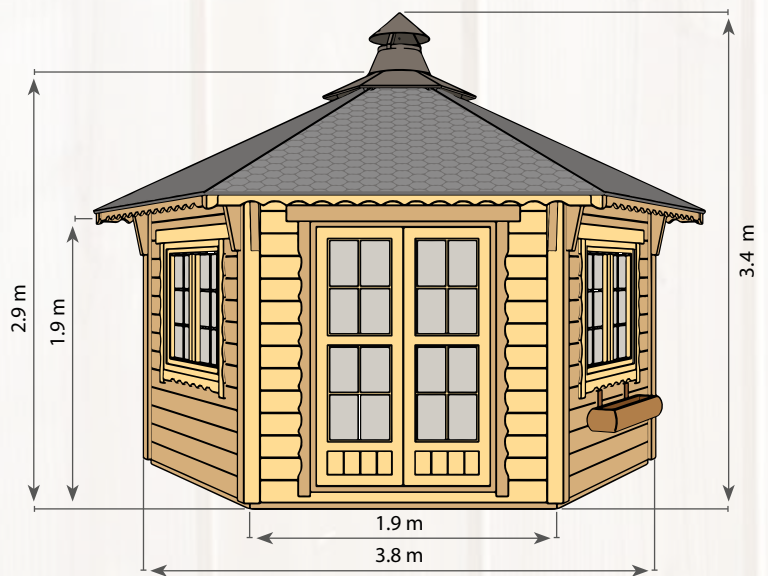

VICTORIA 9

9.2 m²

45 mm

18 mm

19.2 m²

20.69 m³

1115 x 1630 mm

1090 x 910 mm

1356 kg

2.3 m

PACKING

2.5 m

1.2 m