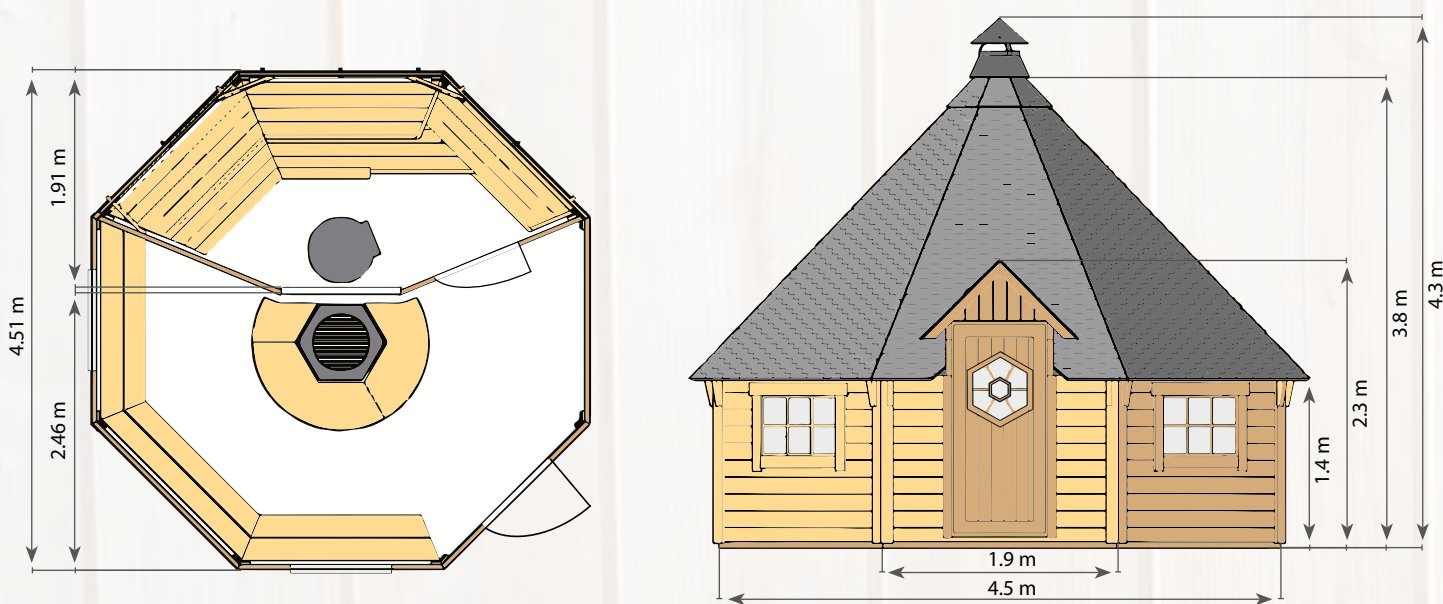

SAUNA 17/2

42

16.5 m²

45 mm

18 mm

30.4 m²

38.03 m³

795 x 1730 mm

905 x 530 mm

PACKING

3.9 m
2200 kg
2.2 m
1.2 m
2.5 m