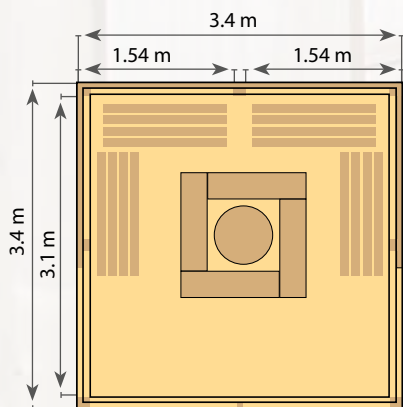

GRILLHOUSE

ARCTIC LINE BBQ

12

WITH 135 x 190 mm GLUED PROFILE SUPPORT FRAME CONSTRUCTION