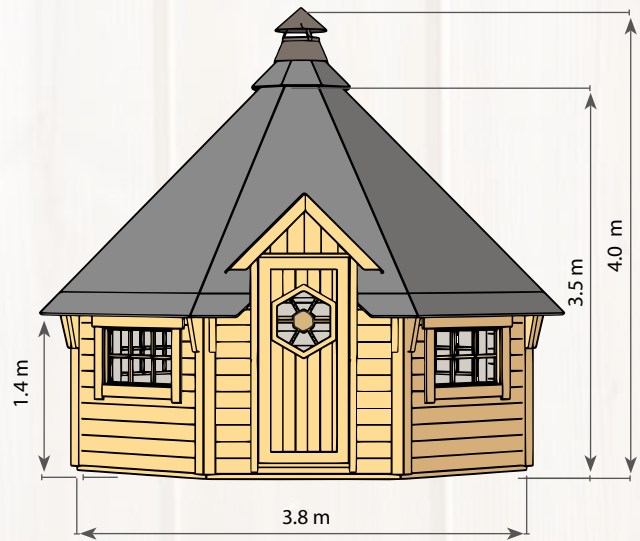

12 m²

45 mm

18 mm

22.96 m²

25.59 m³

795 x 1730 mm

905 x 530 mm

PACKING

1465 kg

3.4 m

2.5 m

1.2 m