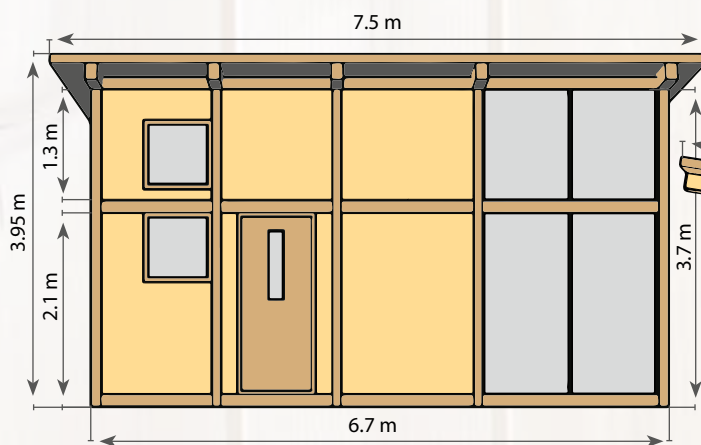

24.7 m²

135 x 135 mm

195 x 135 mm

36 m²

88 m³

FULL LORRY

PACKING