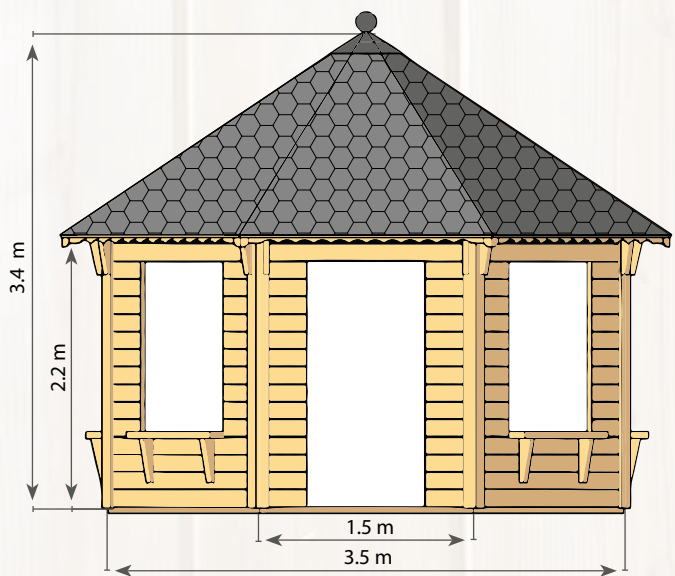

10 m²

44 mm

18 mm

21 m²

29.4 m³

1100 x 1910 mm

1110 x 1380 mm

PACKING