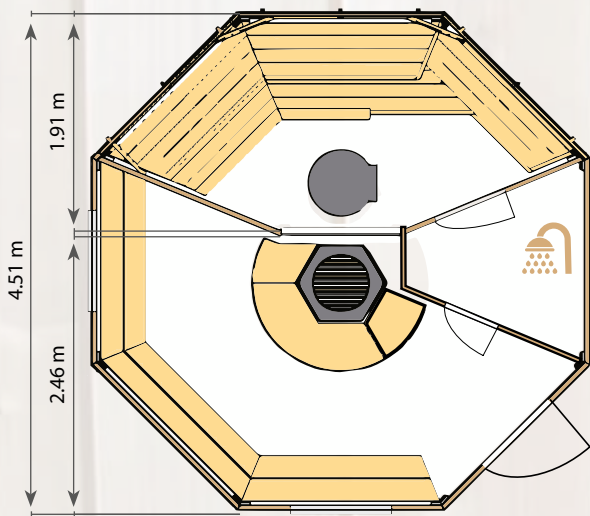

16.5 m²

45 mm

18 mm

30.4 m²

38.03 m³

795 x 1730 mm

905 x 530 mm

PACKING

2200 kg
3.9 m
2.2 m
1.2 m
2.5 m