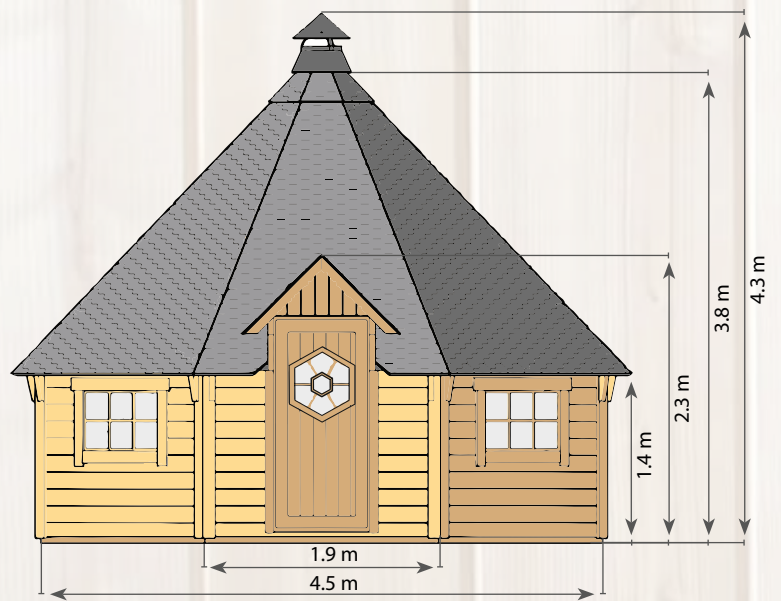

16.5 m²

45 mm

18 mm

30.4 m²

38.03 m³

795 x 1730 mm

905 x 530 mm

PACKING

2200 kg
3.9 m
2.2 m
1.2 m
2.5 m