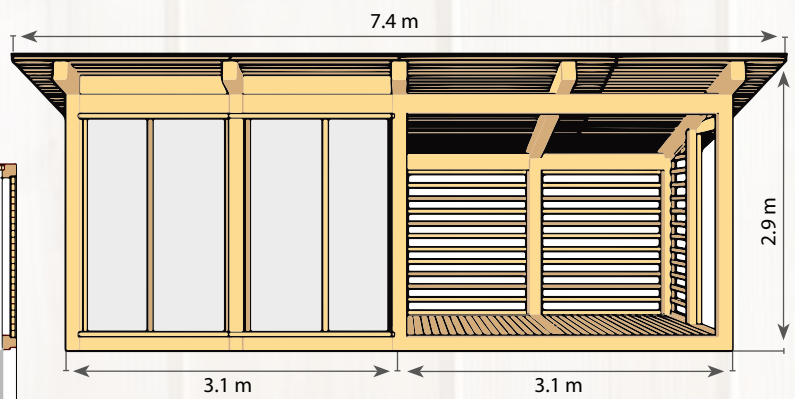

1170 x 580 mm

PACKING

**SAMPLE DOUBLE KOTA 9+9, 12+12, 25+25**  
Different combinations possible

ADD SPACE TO YOUR STANDARD KOTA WITH

**DOUBLE KOTA**

GARDENHOUSE

# ARCTIC LINE SPA HOUSE

16

22 m<sup>2</sup>

45 mm

45 mm

34 m<sup>2</sup>

58 m<sup>3</sup>

3100 x 2120 mm  
3100 x 1885 mm