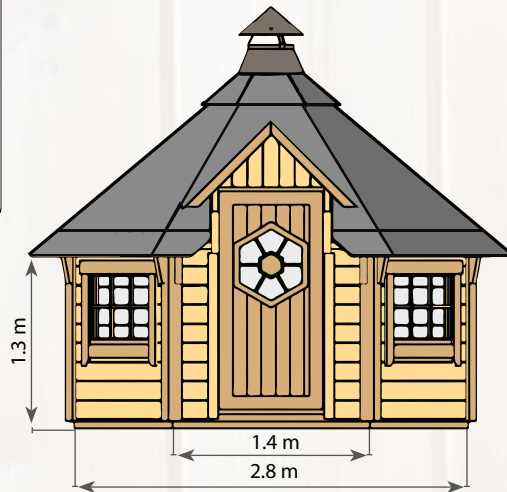

4.9 m²

45 mm

18 mm

10.2 m²

8.24 m³

795 x 1600 mm

905 x 530 mm

PACKING