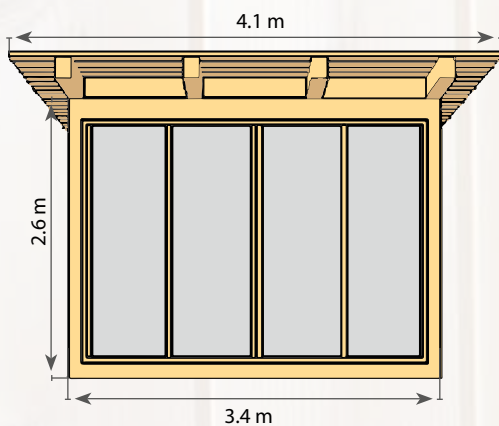

905 x 530 mm

PACKING

GRILLHOUSE

# ARCTIC LINE BBQ

12

WITH 135 x 190 mm GLUED PROFILE SUPPORT FRAME CONSTRUCTION

12 m<sup>2</sup>

45 mm

45 mm

18.5 m<sup>2</sup>

24 m<sup>3</sup>