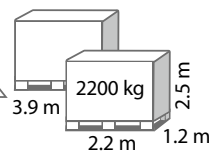

PACKING

2200 kg
3.9 m
2.2 m
1.2 m
2.5 m