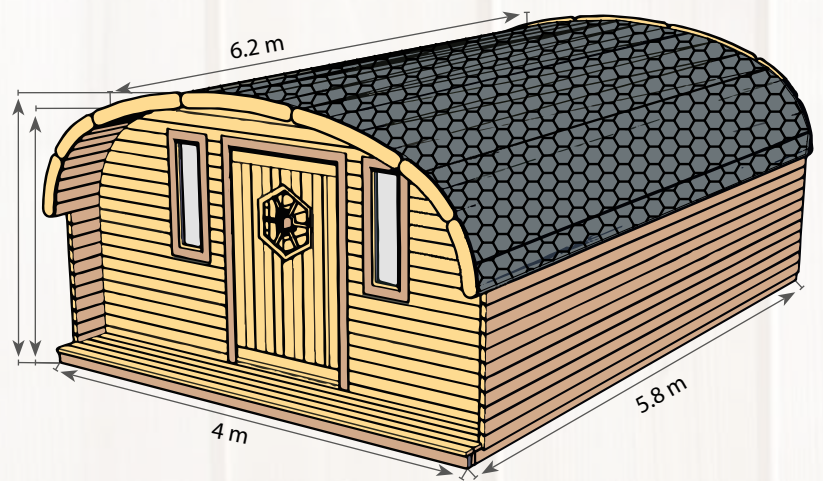

24.8 m²

40 mm

39 m²

48 m³

1000 x 1730 mm

2 x 1000 x 840 mm

2 x 250 x 840 mm

2600 kg

6.2 m

2.5 m

2.4 m

PACKING