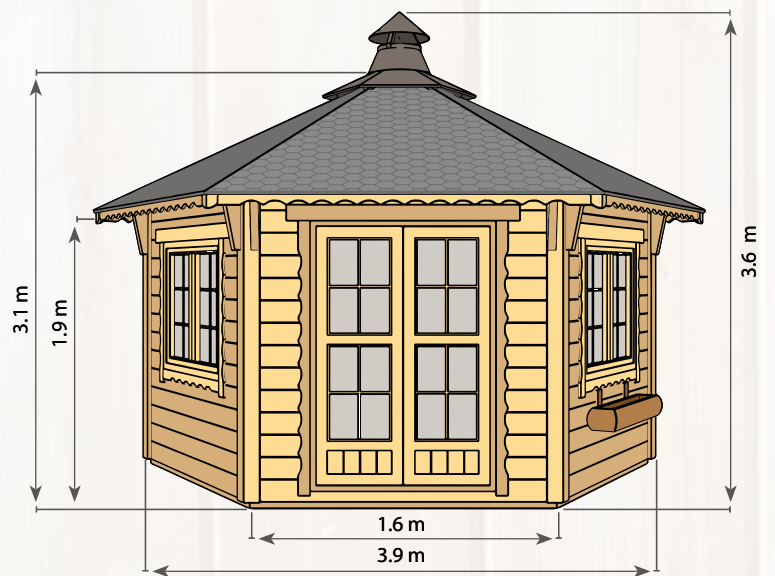

VICTORIA 12

19

12 m²

45 mm

18 mm

20 m²

28.41 m³

1115 x 1630 mm

1090 x 910 mm

1530 kg

3.4 m

1.2 m

PACKING