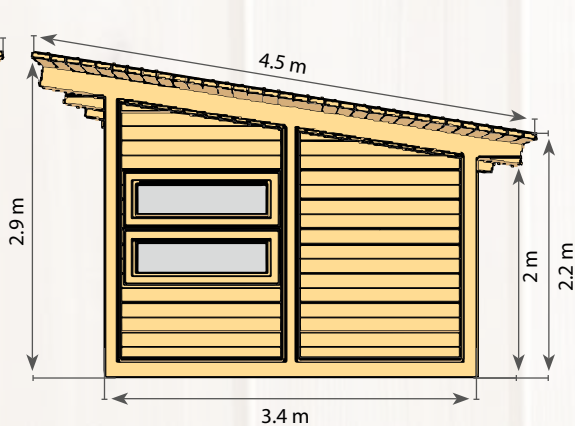

GRILLHOUSE

ARCTIC LINE BBQ

12

WITH 135 x 190 mm GLUED PROFILE SUPPORT FRAME CONSTRUCTION