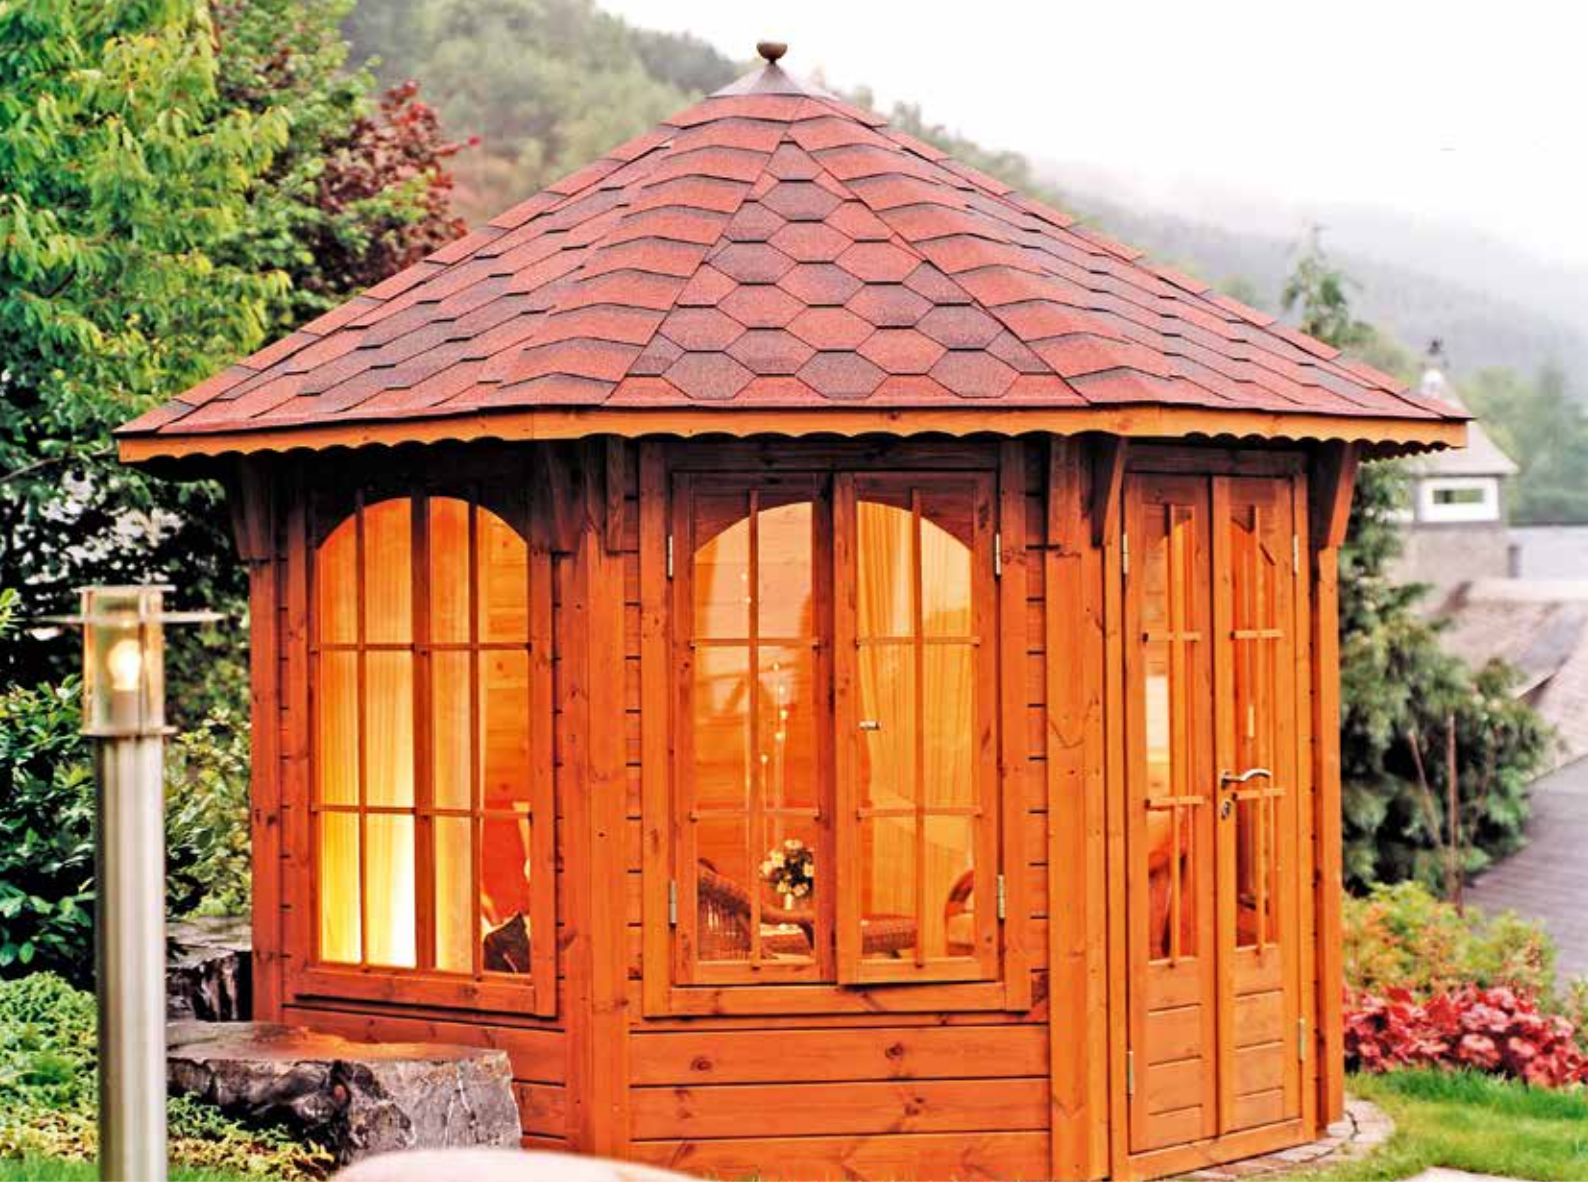

GARDENHOUSE

P300