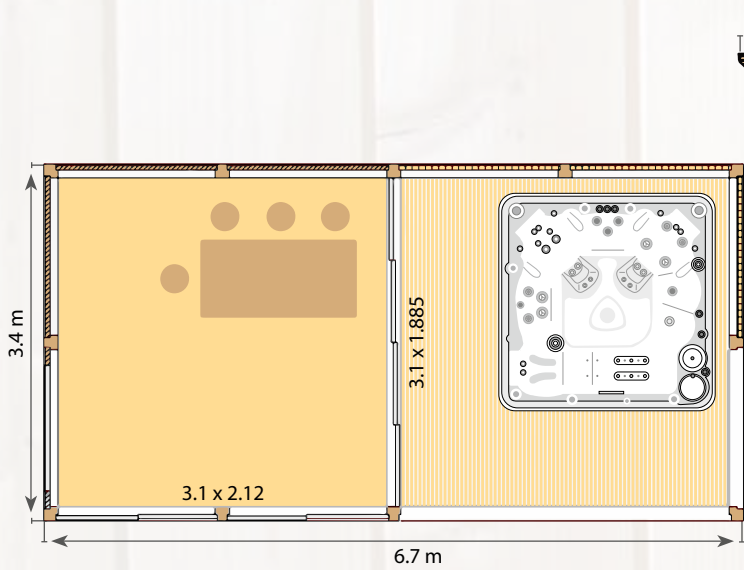

# KOTA 9 m<sup>2</sup> + SAUNA EXTENSION

9 + 4.5 m<sup>2</sup>

45 mm

18 mm

17.4 + 8 m<sup>2</sup>

18.12 + 9 m<sup>3</sup>

800 x 1740 mm

905 x 530 mm

1170 x 580 mm

PACKING

**SAMPLE DOUBLE KOTA 9+9, 12+12, 25+25**  
Different combinations possible

ADD SPACE TO YOUR STANDARD KOTA WITH

**DOUBLE KOTA**

GARDENHOUSE

# ARCTIC LINE SPA HOUSE

16

22 m<sup>2</sup>

45 mm

45 mm

34 m<sup>2</sup>

58 m<sup>3</sup>

3100 x 2120 mm  
3100 x 1885 mm