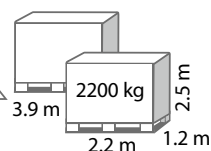

PACKING

3.9 m
2200 kg
2.2 m
1.2 m
2.5 m